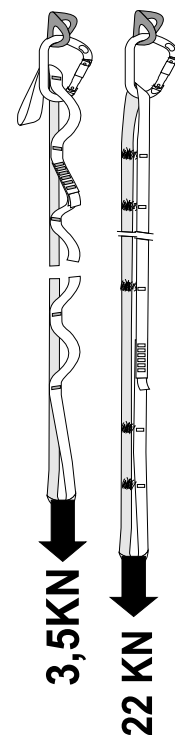

SAFETY CHAIN 16mm

C2419

The safest classical daisy chain for aid climbing on the market.

CE 1019
EN 566

Reading and understanding instruction for use are required to use this product!
Bez důkladného prečtení a pochopení návodu k použití nepoužívejte tento výrobek

Material
Materiál PAD

Weight
Váha 102 g/120cm
3,6oz/120cm

Strength
Pevnosť 22 kN/3,5kN
individual loop

Lenght
Délka 120cm/48in(9 loops)
140cm/56in(11 loops)

Safetychain

- innovated daisy chain with patented double loop at the end provides safe and adjustable attachment of climber to the anchor point
- avoids dangerous use of the traditional daisy chain
- ideal for positioning of descender
- necessity for big wall climbing
- loop for connecting with harness is flipped over for better link