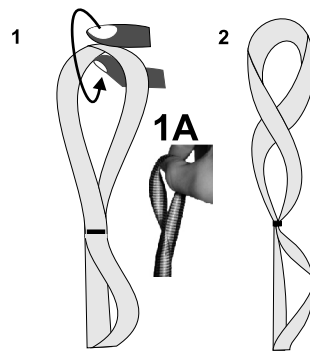

SAFETY CHAIN 16mm

C2419

The safest classical daisy chain for aid climbing on the market.

CE 1019
EN 566

Reading and understanding instruction for use are required to use this product!
Bez důkladného prečtení a pochopení návodu k použití nepoužívejte tento výrobek

Material
Materiál PAD

Weight
Váha 102 g/120cm
3,6oz/120cm

Strength
Pevnosť 22 kN/3,5kN
individual loop

Lenght
Délka 120cm/48in(9 loops)
140cm/56in(11 loops)

Safetychain

- innovated daisy chain with patented double loop at the end provides safe and adjustable attachment of climber to the anchor point
- avoids dangerous use of the traditional daisy chain
- ideal for positioning of descender
- necessity for big wall climbing
- loop for connecting with harness is flipped over for better link