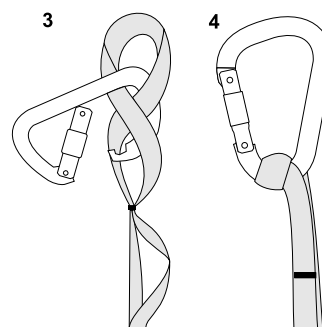

SAFETY CHAIN 16mm

C2419

The safest classical daisy chain for aid climbing on the market.

CE 1019
EN 566

Reading and understanding instruction for use are required to use this product!
Bez důkladného prečtení a pochopení návodu k použití nepoužívejte tento výrobek

Material
Materiál PAD

Weight
Váha 102 g/120cm
3,6oz/120cm

Strength
Pevnosť 22 kN/3,5kN
individual loop

Lenght
Délka 120cm/48in(9 loops)
140cm/56in(11 loops)

Safetychain

- innovated daisy chain with patented double loop at the end provides safe and adjustable attachment of climber to the anchor point
- avoids dangerous use of the traditional daisy chain
- ideal for positioning of descender
- necessity for big wall climbing
- loop for connecting with harness is flipped over for better link