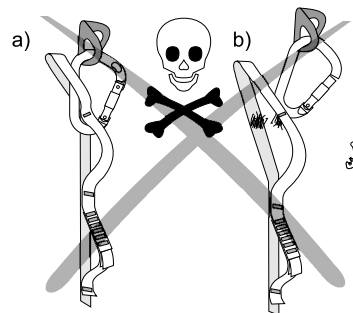

SAFETY CHAIN 16mm

C2419

The safest classical daisy chain for aid climbing on the market.

CE 1019
EN 566

Reading and understanding instruction for use are required to use this product!
Bez důkladného prečtení a pochopení návodu k použití nepoužívejte tento výrobek

Material
Materiál PAD

Weight
Váha 102 g/120cm
3,6oz/120cm

Strength
Pevnosť 22 kN/3,5kN
individual loop

Lenght
Délka 120cm/48in(9 loops)
140cm/56in(11 loops)

Safetychain

- innovated daisy chain with patented double loop at the end provides safe and adjustable attachment of climber to the anchor point
- avoids dangerous use of the traditional daisy chain
- ideal for positioning of descender
- necessity for big wall climbing
- loop for connecting with harness is flipped over for better link