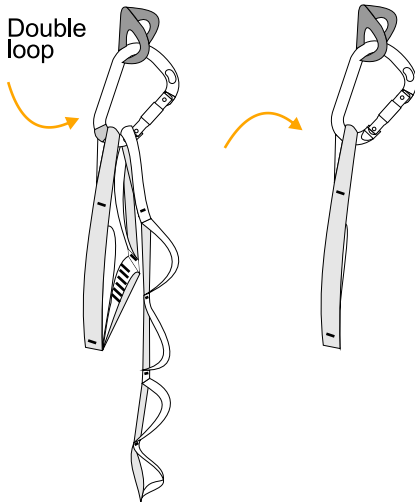

SAFETY CHAIN 16mm

C2419

The safest classical daisy chain for aid climbing on the market.

CE 1019
EN 566

Reading and understanding instruction for use are required to use this product!
Bez důkladného prečtení a pochopení návodu k použití nepoužívejte tento výrobek

Material
Materiál PAD

Weight
Váha 102 g/120cm
3,6oz/120cm

Strength
Pevnosť 22 kN/3,5kN
individual loop

Lenght
Délka 120cm/48in(9 loops)
140cm/56in(11 loops)

Safetychain

- innovated daisy chain with patented double loop at the end provides safe and adjustable attachment of climber to the anchor point
- avoids dangerous use of the traditional daisy chain
- ideal for positioning of descender
- necessity for big wall climbing
- loop for connecting with harness is flipped over for better link