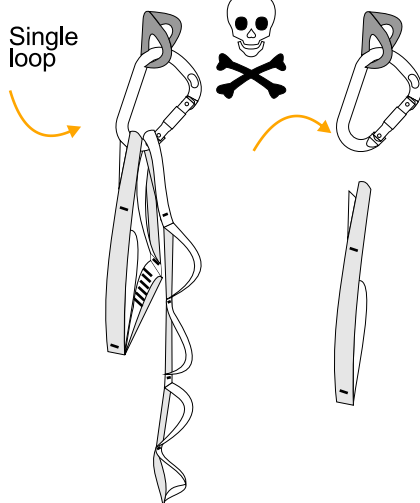

SAFETY CHAIN 16mm

C2419

The safest classical daisy chain for aid climbing on the market.

CE 1019
EN 566

Reading and understanding instruction for use are required to use this product!
Bez důkladného prečtení a pochopení návodu k použití nepoužívejte tento výrobek

Material
Materiál PAD

Weight
Váha 102 g/120cm
3,6oz/120cm

Strength
Pevnosť 22 kN/3,5kN
individual loop

Lenght
Délka 120cm/48in(9 loops)
140cm/56in(11 loops)

Safetychain

- innovated daisy chain with patented double loop at the end provides safe and adjustable attachment of climber to the anchor point
- avoids dangerous use of the traditional daisy chain
- ideal for positioning of descender
- necessity for big wall climbing
- loop for connecting with harness is flipped over for better link