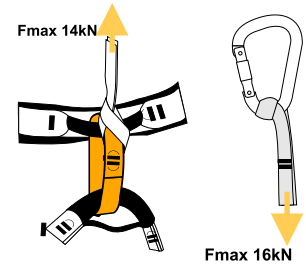

SAFETY CHAIN 16mm

C2419

The safest classical daisy chain for aid climbing on the market.

CE 1019
EN 566

Reading and understanding instruction for use are required to use this product!
Bez důkladného prečtení a pochopení návodu k použití nepoužívejte tento výrobek

Material
Materiál PAD

Weight
Váha 102 g/120cm
3,6oz/120cm

Strength
Pevnosť 22 kN/3,5kN
individual loop

Lenght
Délka 120cm/48in(9 loops)
140cm/56in(11 loops)

Safetychain

- innovated daisy chain with patented double loop at the end provides safe and adjustable attachment of climber to the anchor point
- avoids dangerous use of the traditional daisy chain
- ideal for positioning of descender
- necessity for big wall climbing
- loop for connecting with harness is flipped over for better link