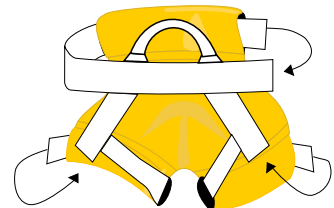

3 years guarantee
3 roky záruka

Technical description

- one gear loop - loading limit 10 kg
- belay loop highlighted with orange colour
- light-weight
- one size fits all
- smart buckles rock & lock
- easy to put on and adjust
- replaceable sit protection

Recommended use

- canyoning

Recommended tying - in

How to put sit protection on the harness

Recommended way of belaying and rappelling

Examples of incorrect use

Rock & Lock buckle

It is so easy: