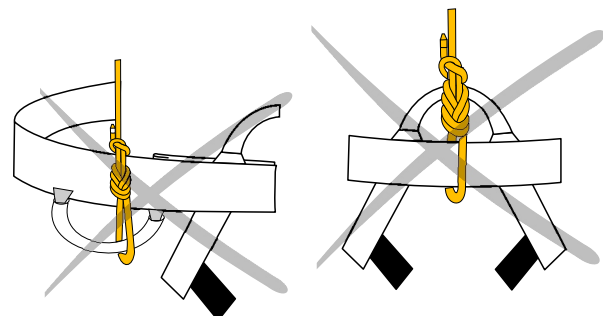

3 years guarantee
3 roky záruka

Technical description

- one gear loop - loading limit 10 kg
- belay loop highlighted with orange colour
- light-weight
- one size fits all
- smart buckles rock & lock
- easy to put on and adjust
- replaceable sit protection

Recommended use

- canyoning

Recommended tying - in

How to put sit protection on the harness

Recommended way of belaying and rappelling

Examples of incorrect use

Rock & Lock buckle

It is so easy:

1. Make the loop.
2. Hook the loop on cross bar.
3. And tighten.