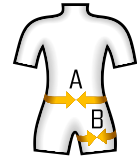

TOP canyon

C5029BS00

sit harness canyoning

CE 1019

EN 12277 Type C

SINGING ROCK

Let's rock!

SIZE	UNI
A [cm]	60-120
A [in]	24-47
B [cm]	42-66
B [in]	17-27

3 years guarantee
3 roky záruka

Technical description

- one gear loop - loading limit 10 kg
- belay loop highlighted with orange colour
- light-weight
- one size fits all
- smart buckles rock & lock
- easy to put on and adjust
- replaceable sit protection