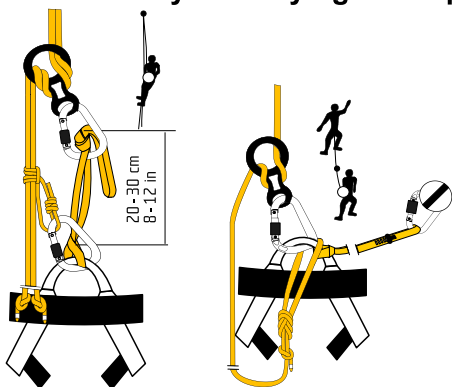

TOP canyon

C5029BS00

sit harness canyoning

CE 1019

EN 12277 Type C

SINGING ROCK

Let's rock!

SIZE	UNI
A [cm]	60-120
A [in]	24-47
B [cm]	42-66
B [in]	17-27

3 years guarantee
3 roky záruka

Technical description

- one gear loop - loading limit 10 kg
- belay loop highlighted with orange colour
- light-weight
- one size fits all
- smart buckles rock & lock
- easy to put on and adjust
- replaceable sit protection

Recommended use

- canyoning

Recommended tying - in

How to put sit protection on the harness

Recommended way of belaying and rappelling

Examples of incorrect use

Rock & Lock buckle

It is so easy:

1. Make the loop.
2. Hook the loop on cross bar.
3. And tighten.