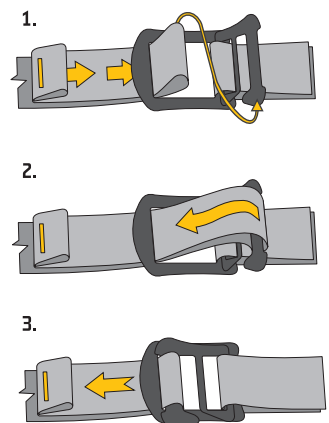

A - waist; B - legs

## MATERIAL COMPOSITION

- 66% PAD
- 16% steel
- 11% EVA foam
- 5% PES
- 2% PVC

## TECHNICAL DATA

front view

back view