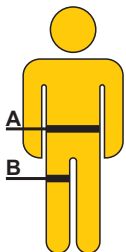

## FEATURES

UIAA

made in Czech rep.

size M  
390 g/13.76 oz

guarantee

## SIZE CHART

	XS	S	M	L	XL	XXL	
RAY m [g] 390	A [cm]	65-75	70-80	75-85	80-90	85-95	90-100
	A [in]	25,5-29,5	27,5-31,5	29,5-33,5	31,5-35,5	33,5-37,5	35,5-39,5
	B [cm]	45-50	50-55	55-60	60-65	65-70	65-70
	B [in]	17,5-19,5	19,5-21,5	21,5-23,5	23,5-25,5	25,5-27,5	25,5-27,5

A - waist; B - legs