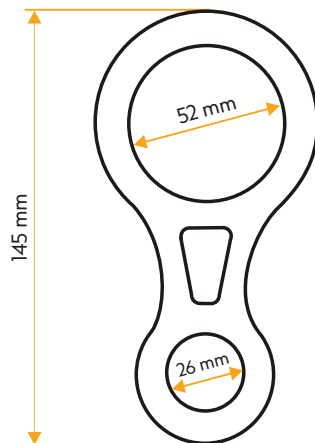

TECHNICAL DATA

COLOR VARIANTS