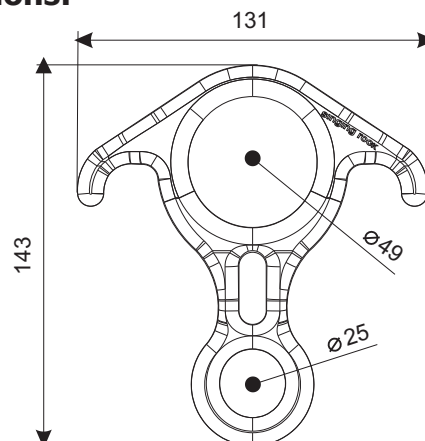

Rescue figure eight

K6180BB

Figure eight for special use.

Weight: 155 g
Strength: \leftrightarrow 40 kN
Material: light alloy

Working: No
Mountaineering: No
Sportclimbing: No
Rescue: Yes
Speleology: No
Via-Ferrata: No

Figure eight for special use - rescue, intervention etc.

- special shape for multiple rope locking
- rappelling with heavy loads
- high strength
- anodised surface

Rope locking:

Dimensions:

singing rock

SAFETY FIRST