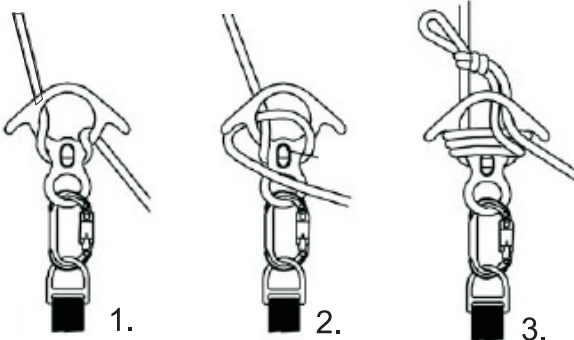

Rescue figure eight

K6180BB

Figure eight for special use.

Weight: 155 g
Strength: \leftrightarrow 40 kN
Material: light alloy

Working: No
Mountaineering: No
Sportclimbing: No
Rescue: Yes
Speleology: No
Via-Ferrata: No

Figure eight for special use - rescue, intervention etc.

- special shape for multiple rope locking
- rappelling with heavy loads
- high strength
- anodised surface

Rope locking:

Dimensions:

singing rock

SAFETY FIRST