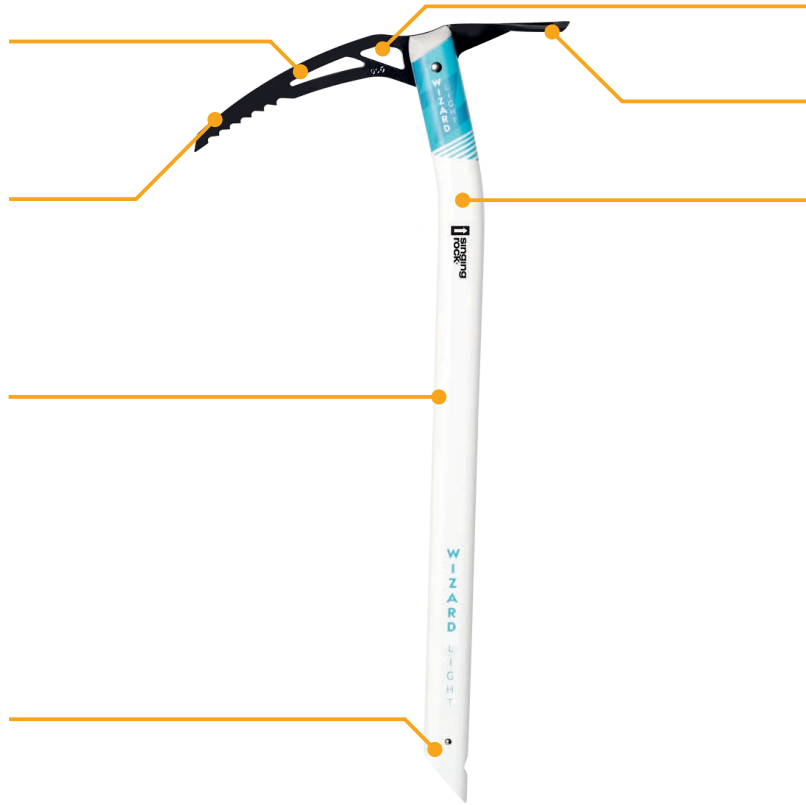

WIZARD LIGHT

Our lightest ice axe designed especially for ski touring, altitude climbing and all adventures where every gram counts.

DESCRIPTION

Ice axe head is ergonomically shaped and makes self-arrest manoeuvre easier. Holes in the head is big enough for attaching a carabiner.

Pick is made of durable chromoly steel and it easily penetrates even hard snow or alpine ice.

Two different lengths.

Bottom part of the shaft is sealed against snow and equipped with a hole for attaching a carabiner. Without steel spike.

FIX and BUNGEE SINGLE leashes compatible.

Adze is designed for easy cutting of steps or snow platforms.

Curved shaft under the head makes climbing in icy or mixed terrain easier while the bottom straight part easily penetrates snow.

KEY FEATURES

- low weight
- pick of chromoly steel
- 2 different lengths

STANDARDS

CE 1019

EN 13089

Shaft type 1 (B)

FEATURES

52 cm
59 cm