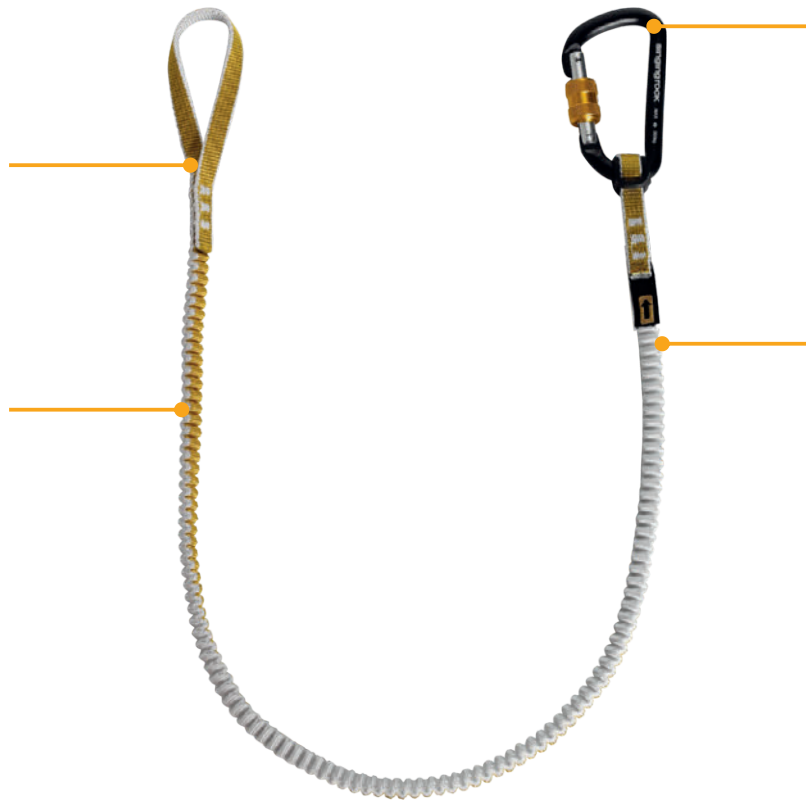

BUNGEE SINGLE

Lightweight tether for attaching ice tools to the harness.

DESCRIPTION

Suitable for glacier walking and mountaineering.

Elastic webbing is short enough for tangle-free handling and may be stretched for maximum reach.

WARNING! This equipment is not PPE (personal protective equipment) and shall not be used as a part of fall arrest system. Do not use as a fall absorber! Do not use as a belay stance lanyard!

Mini screw lock carabiner can be attached to the tool's spike or head.

Length of the lanyard can be extended from 85 up to 145 cm (incl. carabiner) and so allows free movements.

KEY FEATURES

- elastic webbing
- prevents the loss or fall of an ice axe

FEATURES

85-145 cm	strength 300 kg	12 mm	47 g	unique number	warranty