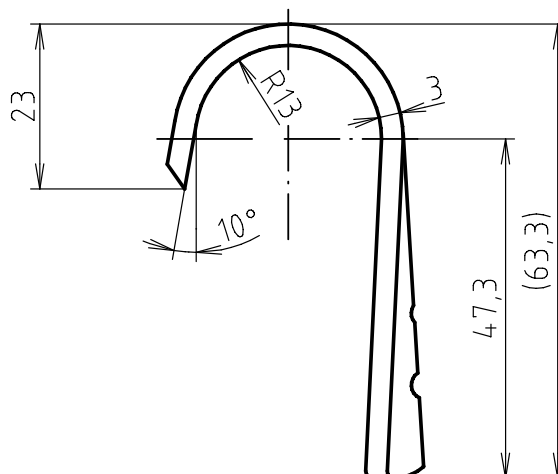

Technical data: