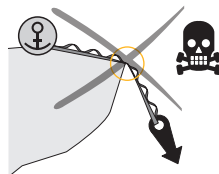

[singingrock.page](https://www.facebook.com/singingrock.page)

[singingrock_official](https://www.instagram.com/singingrock_official)

INSTALLATION

STRENGTH

Model	[cm]	[in]	[kN]
SAFETY CHAIN	120	47	22
SAFETY CHAIN	140	55	22