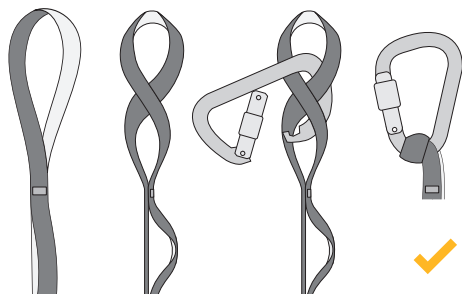

[singingrock.page](https://www.facebook.com/singingrock.page)

[singingrock_official](https://www.instagram.com/singingrock_official)

INSTALLATION

STRENGTH

Model	[cm]	[in]	[kN]
SAFETY CHAIN	120	47	22
SAFETY CHAIN	140	55	22