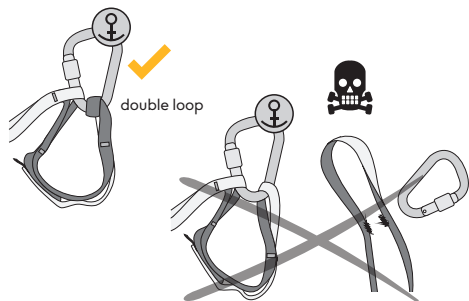

[singingrock.page](https://www.facebook.com/singingrock.page)

[singingrock_official](https://www.instagram.com/singingrock_official)

INSTALLATION

STRENGTH

Model	[cm]	[in]	[kN]
SAFETY CHAIN	120	47	22
SAFETY CHAIN	140	55	22