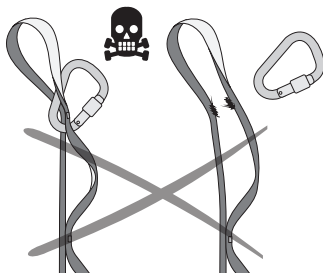

[singingrock.page](https://www.facebook.com/singingrock.page)

[singingrock_official](https://www.instagram.com/singingrock_official)

INSTALLATION

STRENGTH

Model	[cm]	[in]	[kN]
SAFETY CHAIN	120	47	22
SAFETY CHAIN	140	55	22