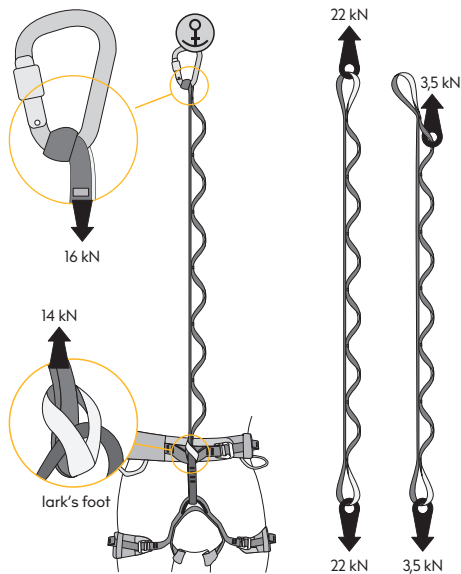

[singingrock.page](https://www.facebook.com/singingrock.page)

[singingrock_official](https://www.instagram.com/singingrock_official)

INSTALLATION

STRENGTH

Model	[cm]	[in]	[kN]
SAFETY CHAIN	120	47	22
SAFETY CHAIN	140	55	22